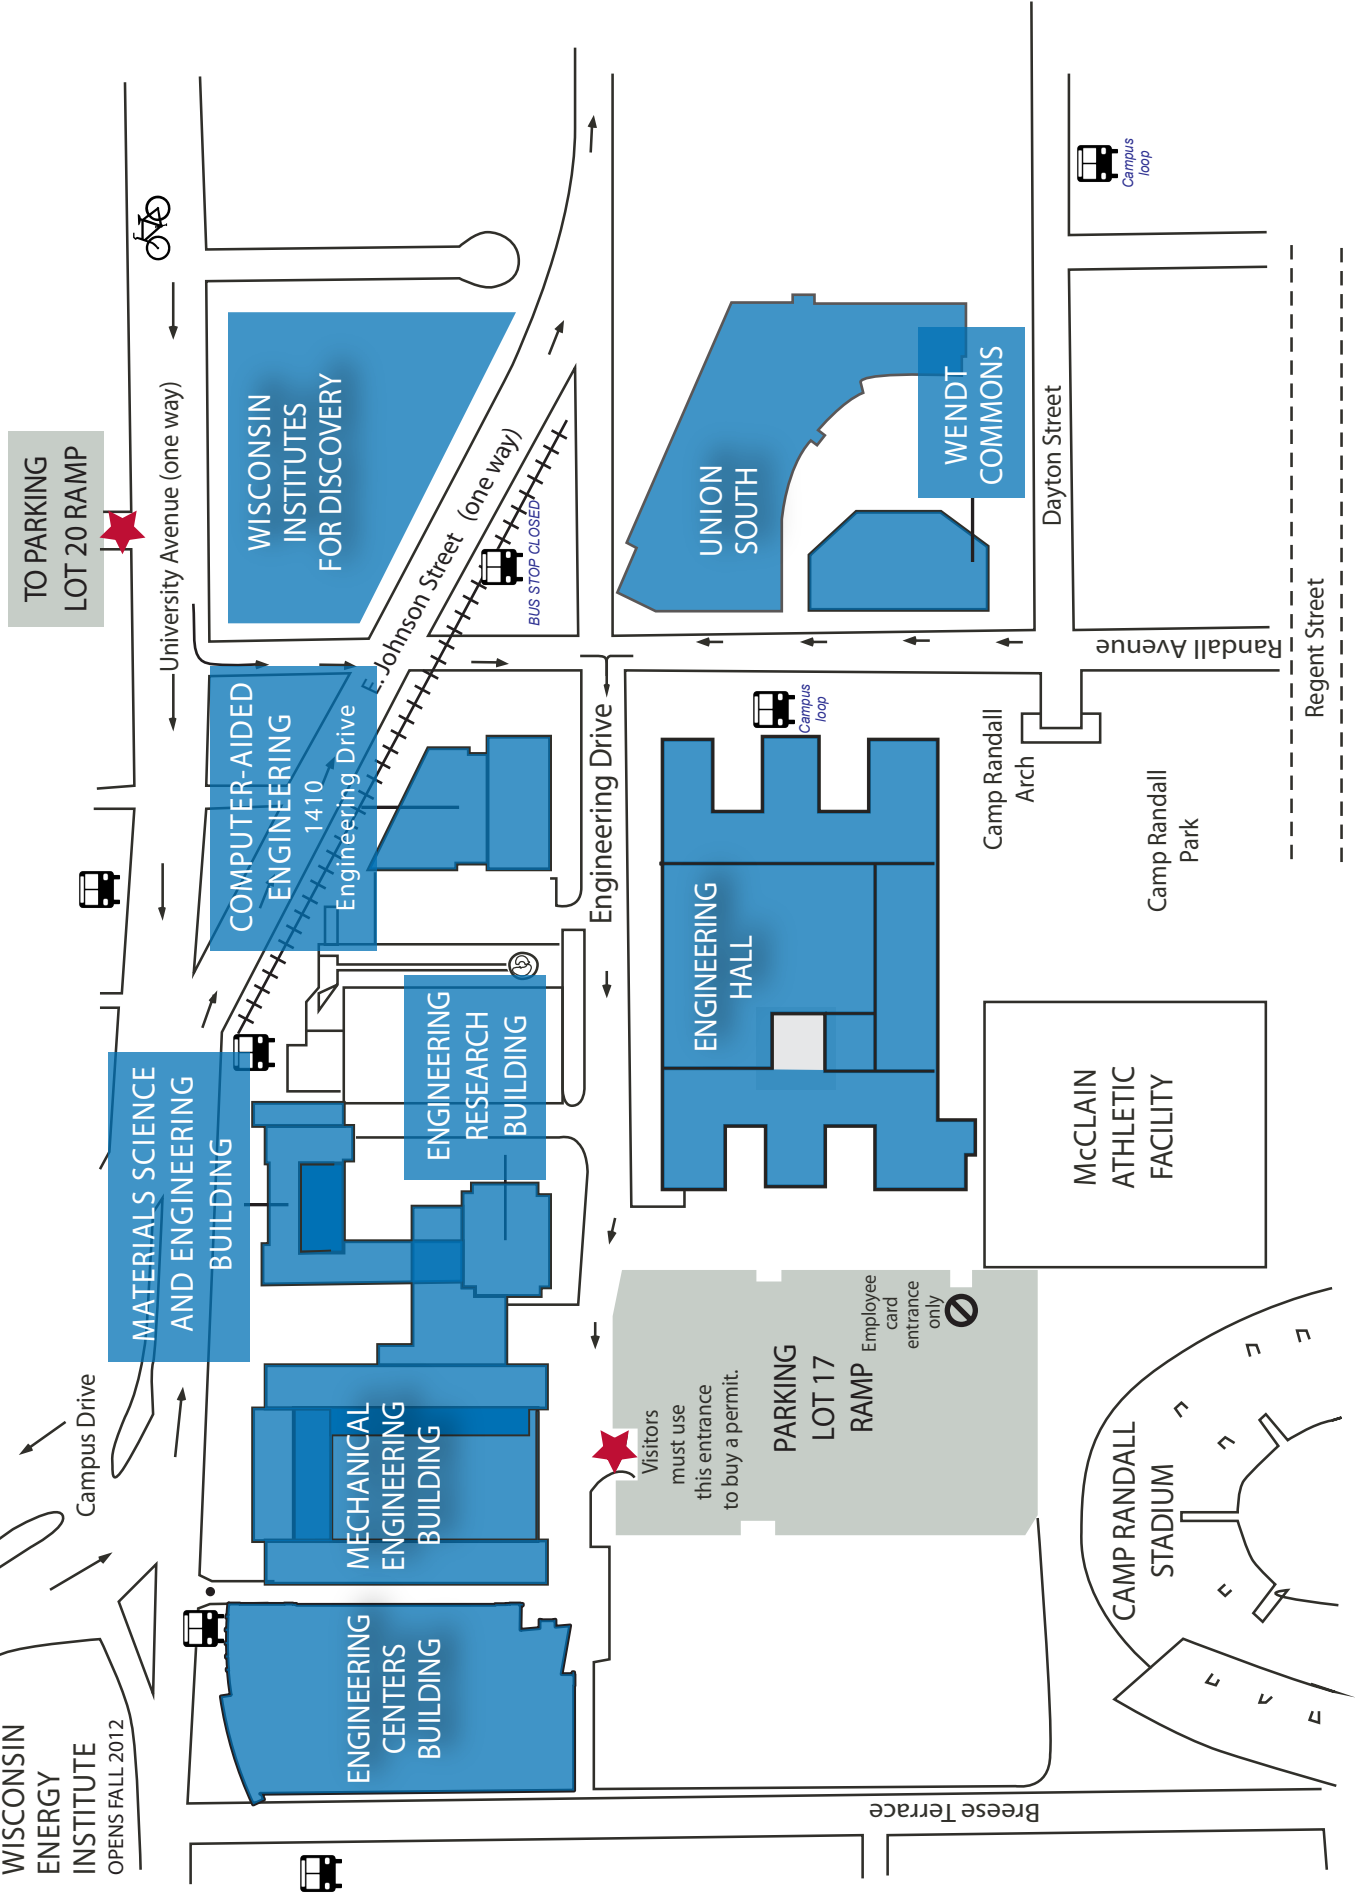

Engineering Hall, Map of 1st Floor

College of Engineering Campus Map

USE CAUTION DURING CONSTRUCTION.

WISCONSIN ENERGY INSTITUTE OPENS FALL 2012

UNION SOUTH