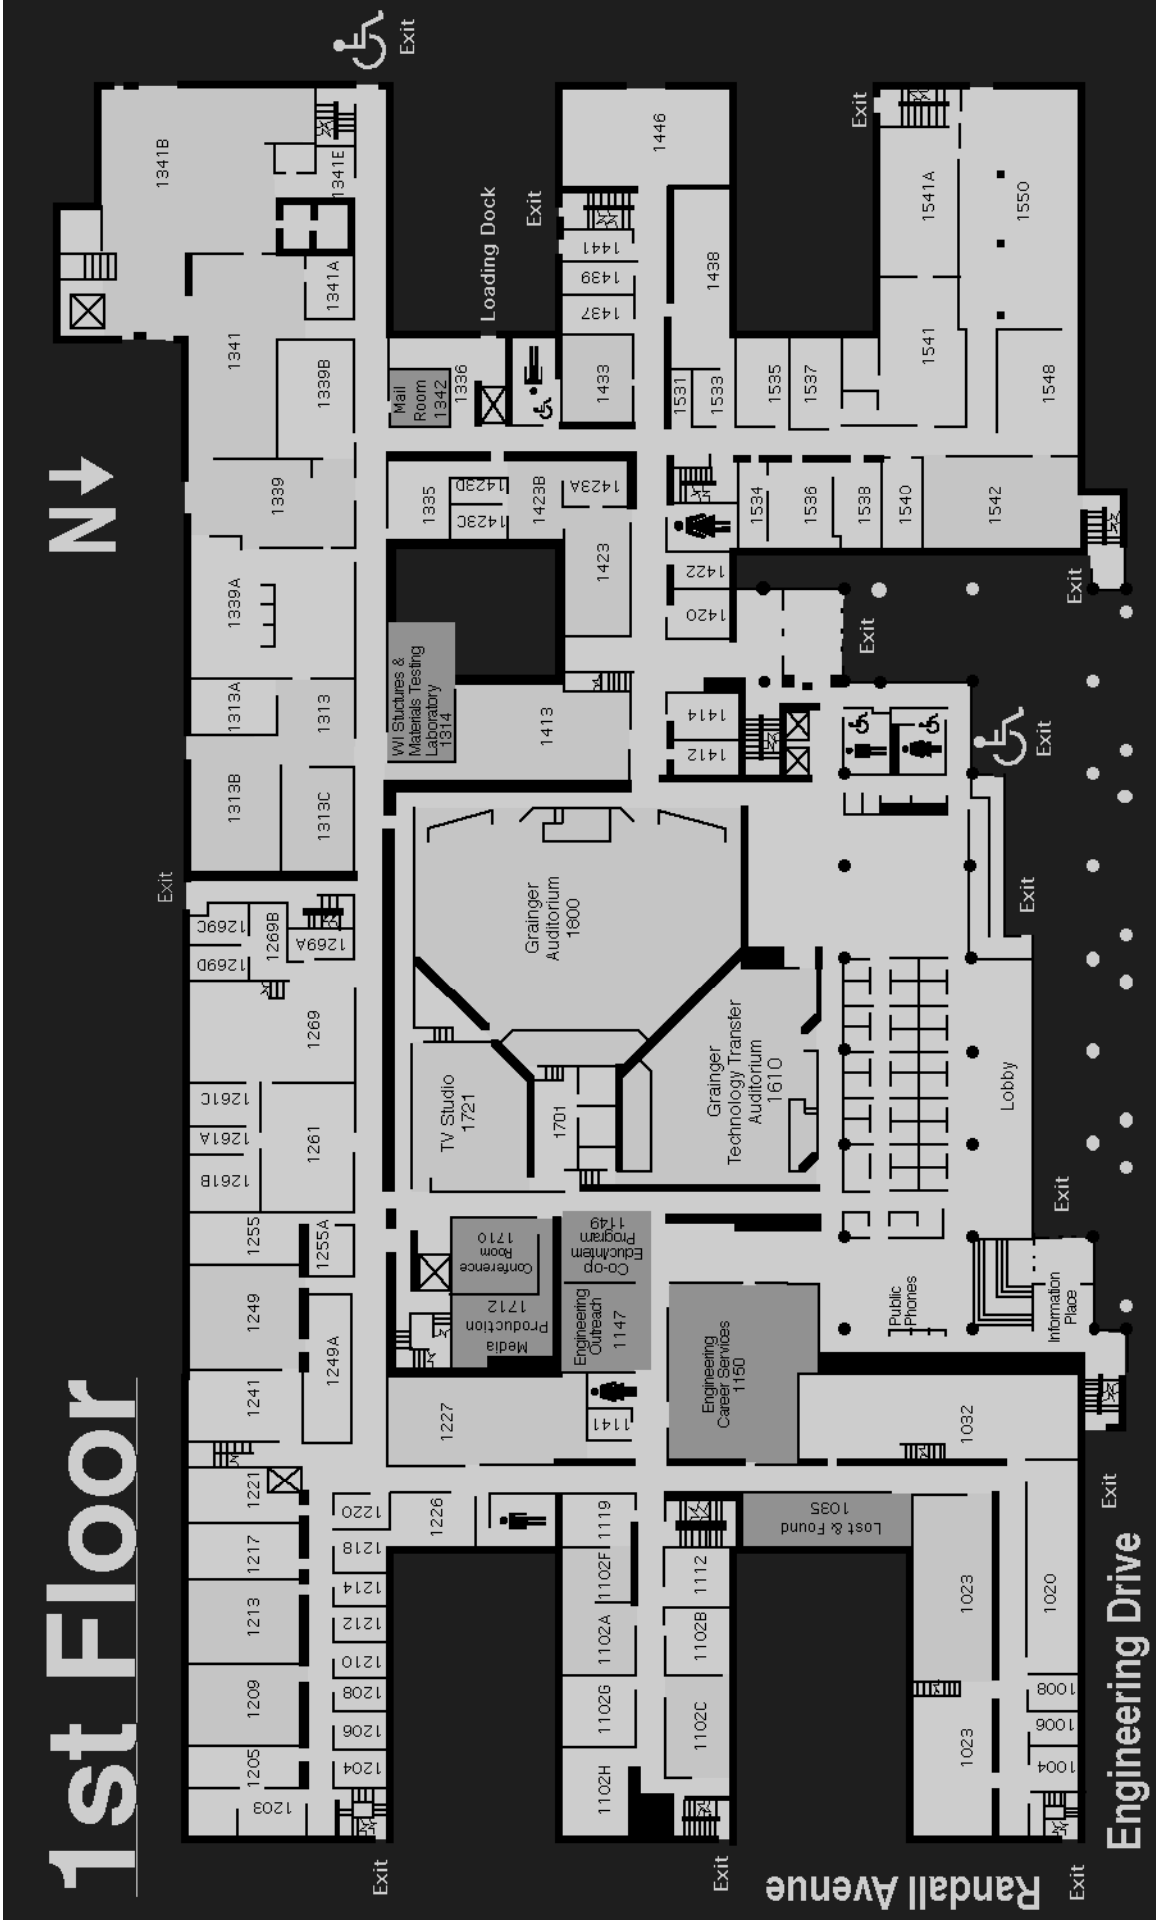

Engineering Hall, Map of 1st Floor

College of Engineering Campus Map

USE CAUTION DURING CONSTRUCTION.

WISCONSIN ENERGY INSTITUTE OPENS FALL 2012

UNION SOUTH